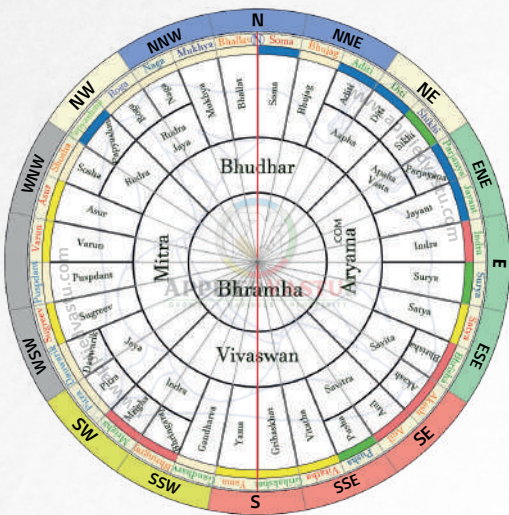

AppliedVastu Courses:

Basic Vastu Shastra Course (Free)

Mode: Recorded Video Course

AppliedVastu® Basic Vastu Course is designed mainly for those who have no knowledge about Vastu Shastra. This course is completely free, and students can register on appliedvastu.com, watch the recorded videos on their dashboard, and complete the course by answering the questions. At the end of the course, they will receive a **Course Completion Certificate**

<https://www.appliedvastu.com/course>