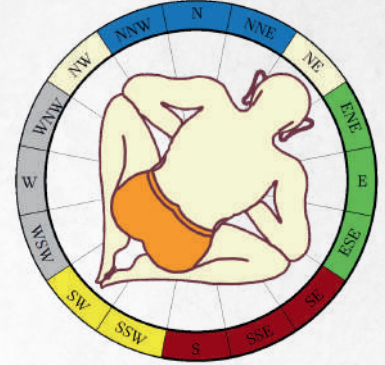

AppliedVastu Courses:

Basic Vastu Shastra Course (Free)

Mode: Recorded Video Course

AppliedVastu® Basic Vastu Course is designed mainly for those who have no knowledge about Vastu Shastra. This course is completely free, and students can register on appliedvastu.com, watch the recorded videos on their dashboard, and complete the course by answering the questions. At the end of the course, they will receive a **Course Completion Certificate**

<https://www.appliedvastu.com/course>